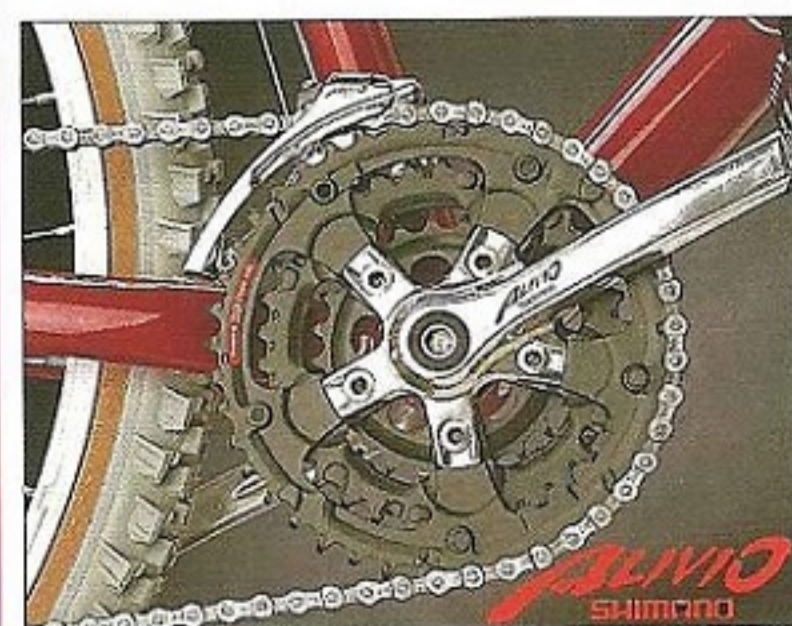

An exceptionally beautiful bicycle complimented by the sophisticated finish of the Shimano Alivio groupset and the Tioga grey skinwall tyres. A superb quality all terrain bicycle.

Frame - Oversize ALLOY. **Fork** - Oversize ATB. **Gear System** - Shimano Alivio. **Chainset** - Shimano Alivio Hyperdrive. **Chain** - I.G. Compatible. **Freewheel** - Shimano Alivio. **Pedals** - Tioga Surefoot 3l. **Tyres** - Tioga Psycho II grey skinwall. **Wheels** - Mavic silver anodized rims on Alivio hubs with Shimano alloy skewers. **Brakes** - Shimano Alivio. **Gear Shifters** - Shimano Alivio S.T.I. **Handlebars** - Satin finish ATB. **Stem** - Satin finish ATB. **Saddle** - Tioga padded ATB. **Seat Pin** - Alloy micro-adjust. **Headset** - Oversize ATB. **Bar Ends** - Alloy silver SKI pattern. **Accessories** - Tioga toe clips, Tioga toe straps, Tioga bottle and cage. **Finish** - Flam red. **Frame Size** - 16", 18", 20".

VITARA