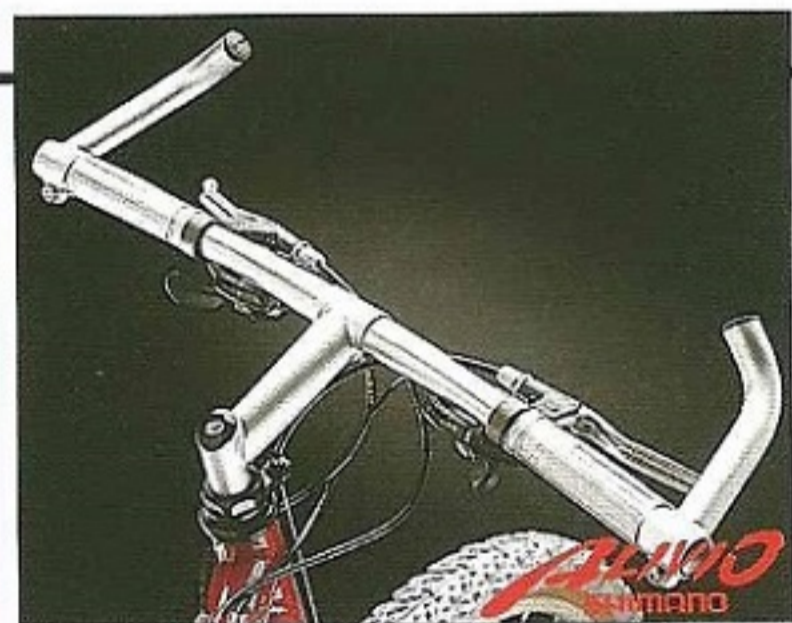

An exceptionally beautiful bicycle complimented by the sophisticated finish of the Shimano Alivio groupset and the Tioga grey skinwall tyres. A superb quality all terrain bicycle.

Frame - Oversize ALLOY. **Fork** - Oversize ATB. **Gear System** - Shimano Alivio. **Chainset** - Shimano Alivio Hyperdrive. **Chain** - I.G. Compatible. **Freewheel** - Shimano Alivio. **Pedals** - Tioga Surefoot 3l. **Tyres** - Tioga Psycho II grey skinwall. **Wheels** - Mavic silver anodized rims on Alivio hubs with Shimano alloy skewers. **Brakes** - Shimano Alivio. **Gear Shifters** - Shimano Alivio S.T.I. **Handlebars** - Satin finish ATB. **Stem** - Satin finish ATB. **Saddle** - Tioga padded ATB. **Seat Pin** - Alloy micro-adjust. **Headset** - Oversize ATB. **Bar Ends** - Alloy silver SKI pattern. **Accessories** - Tioga toe clips, Tioga toe straps, Tioga bottle and cage. **Finish** - Flam red. **Frame Size** - 16", 18", 20".

VITARA