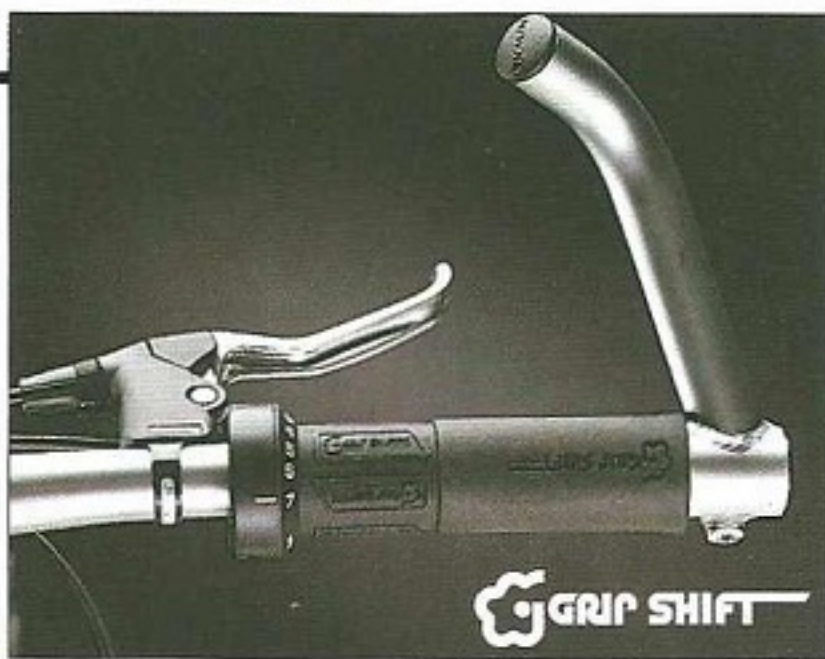

VOLANTE

Being ultra modern and stylish the Volante has a hi-tech specification to match its appearance with Shimano's new Acera X components featuring Hyperdrive "C" drive and multi-condition brakes.

Frame - Oversize ALLOY. **Fork** - Oversize ATB. **Gear System** - Shimano Acera X 21 speed. **Chainset** - Shimano Acera X Hyperdrive "C". **Chain** - Hyperglide Compatible. **Freewheel** - Shimano Acera X. **Pedals** - Tioga Surefoot 31. **Tyres** - Tioga Psycho II grey skinwall tyres. **Wheels** - Titanium colour anodized alloy rims with Shimano Q.R. Acera X hubs. **Brakes** - Shimano multi-condition. **Gear Shifters** - SRAM Gripshift. **Handlebars** - Satin finish ATB. **Stem** - Satin finish ATB. **Saddle** - Tioga padded ATB. **Seat Pin** - Alloy micro-adjust. **Headset** - Oversize ATB. **Grips** - Gripshift. **Bar Ends** - Satin finish SKI pattern. **Accessories** - Tioga toe clips, Tioga toe straps, Tioga bottle and cage. **Finish** - Polished alloy frame, chrome fork. **Frame Size** - 16", 18", 20".