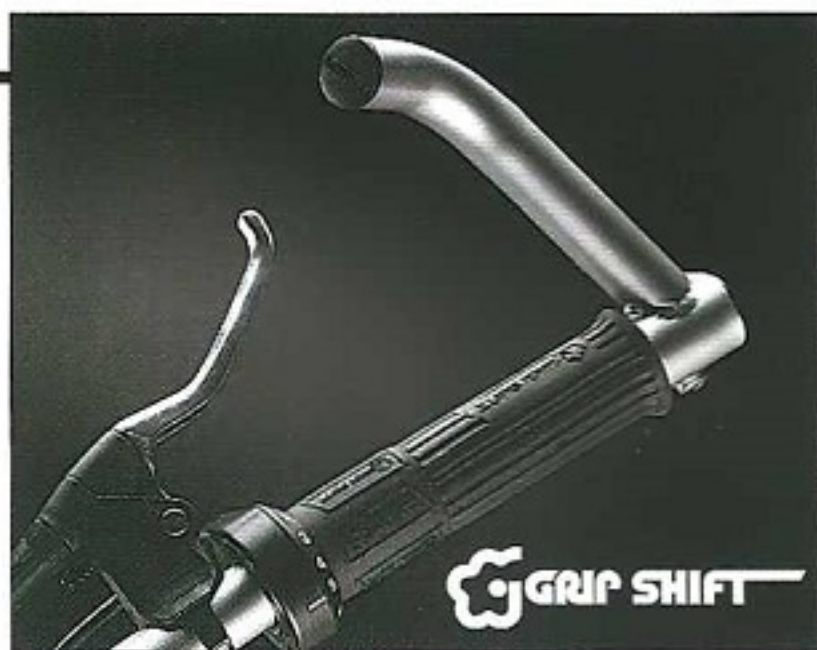

VUELTA

S A J I T T A

5  
9  
5  
2  
MODEL

MODEL  
5951

ENDURO

Dual indexing and SRAM Gripshift give total control in the most demanding situations maximising the 18 speed Shimano C90 drive system's potential.