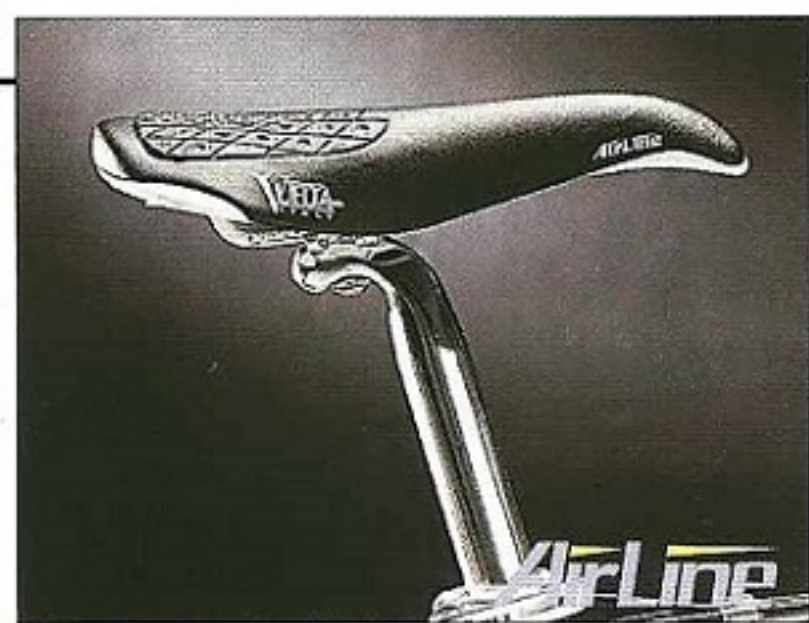

# CRUZO BULLER

1995

# ANTAEUS

A professional machine with the very latest features for performance and durability. The Antaeus has an oversize alloy frame, Shimano Deore XT 24 speed groupset, and a full range of Tioga components. Designed and specified in every detail for high performance and quality.